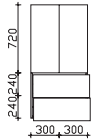

side cabinet

1 door, 2 drawers, 2 glass shelves, incl. top cover

Please indicate a preference for door hinges on left (L) or right (R)!

height	width	depth	order text	door stop	carcass quality	EEC	PG 1	PG 2	PG 3
1210	300	330	MCL513033	L/R	Comfort N/E		-	-	
1210	450	330	MCL514533	L/R	Comfort N/E		-	-