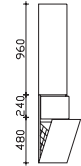

tall cabinet
4 doors, 1 open compartment, 1 drawer, 3 glass shelves

height	width	depth	order text	door stop	carcass quality	EEC	PG 1	PG 2	PG 3
1680	600	330	HCN016033		Comfort N/E		-	-