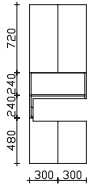

tall cabinet
4 doors, 1 open compartment, 1 drawer, 3 glass shelves

height	width	depth	order text	door stop	carcass quality	EEC	PG 1	PG 2	PG 3
1680	600	330	HCN016033		Comfort N/E		-	-	

tall cabinet
1 door, 1 drawer, 2 glass shelves, 1 laundry tilt
Please indicate a preference for door hinges on left (L) or right (R)!

height	width	depth	order text	door stop	carcass quality	EEC	PG 1	PG 2	PG 3
1680	300	330	HCW023033	L/R	Comfort N/E		-	-	
1680	450	330	HCW024533	L/R	Comfort N/E		-	-	

tall cabinet
2 hinged doors, 1 drawer, 2 glass shelves, 1 laundry tilt

height	width	depth	order text	door stop	carcass quality	EEC	PG 1	PG 2	PG 3
1680	600	330	HCW026033		Comfort N/E		-	-	

side cabinet
2 hinged doors, 3 glass shelves, incl. top cover
Please indicate a preference for door hinges on left (L) or right (R)!

height	width	depth	order text	door stop	carcass quality	EEC	PG 1	PG 2	PG 3
1210	300	170	MCT523017	L/R	Comfort N/E		-	-	
1210	300	330	MCT523033	L/R	Comfort N/E		-	-	
1210	300	430	MCT523043	L/R	Comfort N/E		-	-	
1210	450	170	MCT524517	L/R	Comfort N/E		-	-	
1210	450	330	MCT524533	L/R	Comfort N/E		-	-	
1210	450	430	MCT524543	L/R	Comfort N/E		-	-	

side cabinet
4 doors, 3 glass shelves, incl. top cover

height	width	depth	order text	door stop	carcass quality	EEC	PG 1	PG 2	PG 3
1210	600	170	MCT526017		Comfort N/E		-	-	
1210	600	330	MCT526033		Comfort N/E		-	-	
1210	600	430	MCT526043		Comfort N/E		-	-