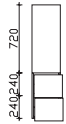

side cabinet

1 door, 2 drawers, 2 glass shelves, incl. top cover

Please indicate a preference for door hinges on left (L) or right (R)!

height	width	depth	order text	door stop	carcass quality	EEC	PG 1	PG 2	PG 3
1210	300	330	MCL513033	L/R	Comfort N/E		-	-	
1210	450	330	MCL514533	L/R	Comfort N/E		-	-	

side cabinet

2 hinged doors, 2 drawers, 2 glass shelves, incl. top cover

height	width	depth	order text	door stop	carcass quality	EEC	PG 1	PG 2	PG 3
1210	600	330	MCL516033		Comfort N/E		-	-	

side cabinet

1 door, 2 glass shelves, 1 laundry tilt, incl. top cover

Please indicate a preference for door hinges on left (L) or right (R)!

height	width	depth	order text	door stop	carcass quality	EEC	PG 1	PG 2	PG 3
1210	300	330	MCW513033	L/R	Comfort N/E		-	-	
1210	450	330	MCW514533	L/R	Comfort N/E		-	-	

side cabinet

2 hinged doors, 2 glass shelves, 1 laundry tilt, incl. top cover

height	width	depth	order text	door stop	carcass quality	EEC	PG 1	PG 2	PG 3
1210	600	330	MCW516033		Comfort N/E		-	-	

highboard

1 door, 2 glass shelves, incl. top cover

Please indicate a preference for door hinges on left (L) or right (R)!

height	width	depth	order text	door stop	carcass quality	EEC	PG 1	PG 2	PG 3
730	300	170	UGT513017	L/R	Comfort N/E		-	-	
730	300	330	UGT513033	L/R	Comfort N/E		-	-	
730	300	430	UGT513043	L/R	Comfort N/E		-	-	
730	450	170	UGT514517	L/R	Comfort N/E		-	-	
730	450	330	UGT514533	L/R	Comfort N/E		-	-	
730	450	430	UGT514543	L/R	Comfort N/E		-	-	

highboard

2 hinged doors, 2 glass shelves, incl. top cover

height	width	depth	order text	door stop	carcass quality	EEC	PG 1	PG 2	PG 3
730	600	170	UGT516017		Comfort N/E		-	-	
730	600	330	UGT516033		Comfort N/E		-	-	
730	600	430	UGT516043		Comfort N/E		-	-