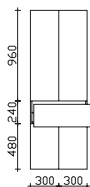

Please indicate a preference for door hinges on left (L) or right (R)!

height	width	depth	order text	door stop	carcass quality	EEC	PG 1	PG 2	PG 3
1680	300	330	HCL013033	L/R	Comfort N/E		-	-	
1680	450	330	HCL014533	L/R	Comfort N/E		-	-	

tall cabinet
4 doors, 1 drawer, 3 glass shelves