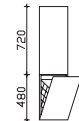

side cabinet

2 hinged doors, 2 drawers, 2 glass shelves, incl. top cover

height	width	depth	order text	door stop	carcass quality	EEC	PG 1	PG 2	PG 3
1210	600	330	MCL516033		Comfort N/E		-	-