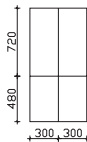

side cabinet
2 hinged doors, 3 glass shelves, incl. top cover
Please indicate a preference for door hinges on left (L) or right (R)!

height	width	depth	order text	door stop	carcass quality	EEC	PG 1	PG 2	PG 3
1210	300	170	MCT523017	L/R	Comfort N/E		-	-	
1210	300	330	MCT523033	L/R	Comfort N/E		-	-	
1210	300	430	MCT523043	L/R	Comfort N/E		-	-	
1210	450	170	MCT524517	L/R	Comfort N/E		-	-	
1210	450	330	MCT524533	L/R	Comfort N/E		-	-	
1210	450	430	MCT524543	L/R	Comfort N/E		-	-