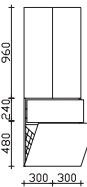

tall cabinet
1 door, 1 drawer, 2 glass shelves, 1 laundry tilt
Please indicate a preference for door hinges on left (L) or right (R)!

height	width	depth	order text	door stop	carcass quality	EEC	PG 1	PG 2	PG 3
1680	300	330	HCW023033	L/R	Comfort N/E		-	-	
1680	450	330	HCW024533	L/R	Comfort N/E		-	-