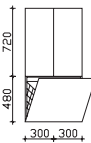

### side cabinet

2 hinged doors, 2 drawers, 2 glass shelves, incl. top cover

height	width	depth	order text	door stop	carcass quality	EEC	PG 1	PG 2	PG 3
1210	600	330	MCL516033		Comfort N/E		-	-	

### side cabinet

1 door, 2 glass shelves, 1 laundry tilt, incl. top cover

Please indicate a preference for door hinges on left (L) or right (R)!

height	width	depth	order text	door stop	carcass quality	EEC	PG 1	PG 2	PG 3
1210	300	330	MCW513033	L/R	Comfort N/E		-	-	
1210	450	330	MCW514533	L/R	Comfort N/E		-	-	