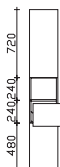

height	width	depth	order text	door stop	carcass quality	EEC	PG 1	PG 2	PG 3
1680	600	330	HCL016033	L/R	Comfort N/E		-	-	

tall cabinet
2 hinged doors, 1 open compartment, 1 drawer, 3 glass shelves