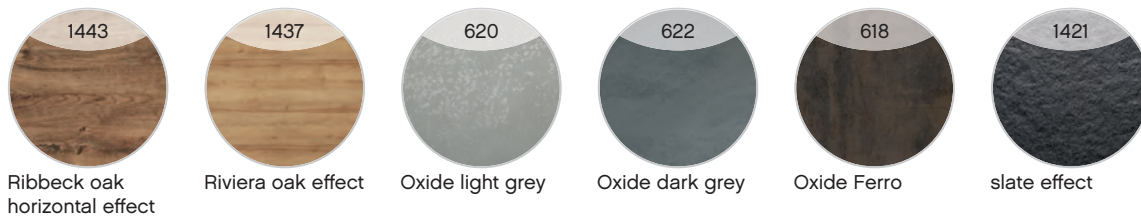

Counter tops

1443 Ribbeck oak horizontal effect   1437 Riviera oak effect   620 Oxide light grey   622 Oxide dark grey   618 Oxide Ferro   1421 slate effect