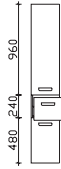

additional units