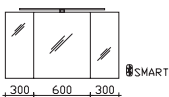

mirror cabinet
incl. LEDrelax top light, light width 900 mm
Top light technical data see overview page
3 doors, single mirrored, 6 glass shelves
switch/socket
door hinges on left: R L L

height	width	depth	order text	door stop	carcass quality	EEC	PG 1	PG 2	PG 3
703	1200	170	SEAES5012-I		Comfort N	A+ (1)	-		

All lights / electrical components may only be used along with products from the catalogue!