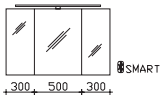

mirror cabinet
incl. LEDrelax top light, light width 900 mm
Top light technical data see overview page
3 doors, single mirrored, 6 glass shelves
switch/socket
door hinges on left: R L L

height	width	depth	order text	door stop	carcass quality	EEC	PG 1	PG 2	PG 3
703	1100	170	SEAES5011-I		Comfort N	A+ (1)	-