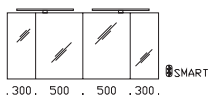

mirror cabinet

incl. 2 LEDrelax top light, light width 600 mm
Top light technical data see overview page
4 doors, single mirrored, 4 glass shelves
switch/socket
Hinges from left: L R L R

height	width	depth	order text	door stop	carcass quality	EEC	PG 1	PG 2	PG 3
703	1600	170	SDAES5016-I		Comfort N	A+ (1)	-