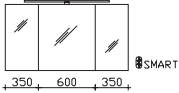

mirror cabinet

incl. LEDrelax top light, light width 900 mm
Top light technical data see overview page
3 doors, single mirrored, 6 glass shelves
switch/socket
door hinges on left: R L L

height	width	depth	order text	door stop	carcass quality	EEC	PG 1	PG 2	PG 3
703	1300	170	SEAES5013-I		Comfort N	A+ (1)	-