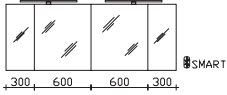

mirror cabinet

incl. 2 LEDrelax top light, light width 600 mm
Top light technical data see overview page
4 doors, single mirrored, 4 glass shelves
switch/socket
door hinges on left: L R L R

height	width	depth	order text	door stop	carcass quality	EEC	PG 1	PG 2	PG 3
703	1800	170	SDAES5018-I		Comfort N	A+ (1)	-