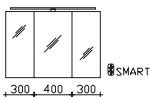

mirror cabinet
incl. LEDrelax top light, light width 900 mm
Top light technical data see overview page
3 doors, single mirrored, 6 glass shelves
switch/socket
door hinges on left: R L L

height	width	depth	order text	door stop	carcass quality	EEC	PG 1	PG 2	PG 3
703	1000	170	SEAES5010-I		Comfort N	A+ (1)	-