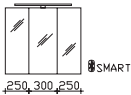

mirror cabinet
incl. LEDrelax top light, light width 600 mm
Top light technical data see overview page
3 doors, single mirrored, 6 glass shelves
switch/socket
door hinges on left: R L L

height	width	depth	order text	door stop	carcass quality	EEC	PG 1	PG 2	PG 3
703	800	170	SEAES5080-I		Comfort N	A+ (1)	-