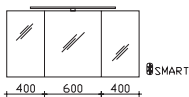

mirror cabinet

incl. LEDrelax top light, light width 900 mm
Top light technical data see overview page
3 doors, single mirrored, 6 glass shelves
switch/socket
door hinges on left: R L L

height	width	depth	order text	door stop	carcass quality	EEC	PG 1	PG 2	PG 3
703	1400	170	SEAES5014-I		Comfort N	A+ (1)	-