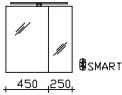

mirror cabinet
incl. LEDrelax top light, light width 600 mm
Top light technical data see overview page
2 doors, single mirrored, 2 glass shelves
switch/socket
door stop from left: L R
ill. shows left

Model: L / R selectable - please specify when ordering!

height	width	depth	order text	door stop	carcass quality	EEC	PG 1	PG 2	PG 3
703	700	170	SEAES5070-I	L/R	Comfort N	A+ (1)	-