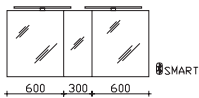

mirror cabinet

incl. 2 LEDrelax top light, light width 600 mm
Top light technical data see overview page
3 doors, single mirrored, 6 glass shelves
switch/socket
door hinges on left: R L L

height	width	depth	order text	door stop	carcass quality	EEC	PG 1	PG 2	PG 3
703	1500	170	SDAES5015-I		Comfort N	A+ (1)	-