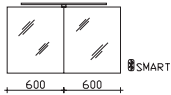

S50 incl. LEDrelax top light

mirror cabinet

incl. LEDrelax top light, light width 900 mm
Top light technical data see overview page
2 doors, single mirrored, 4 glass shelves
switch/socket
door stop from left: L R

height	width	depth	order text	door stop	carcass quality	EEC	PG 1	PG 2	PG 3
703	1200	170	SDAES5012-I		Comfort N	A+ (1)	-