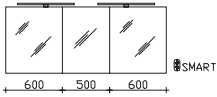

S50 incl. LEDrelax top light

mirror cabinet

incl. 2 LEDrelax top light, light width 600 mm
Top light technical data see overview page
3 doors, single mirrored, 6 glass shelves
switch/socket
door hinges on left: R L L

height	width	depth	order text	door stop	carcass quality	EEC	PG 1	PG 2	PG 3
703	1700	170	SDAES5017-I		Comfort N	A+ (1)	-