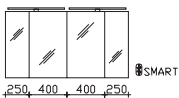

mirror cabinet

incl. 2 LEDrelax top light, light width 600 mm
Top light technical data see overview page
4 doors, single mirrored, 4 glass shelves
switch/socket
door hinges on left: L R L R

height	width	depth	order text	door stop	carcass quality	EEC	PG 1	PG 2	PG 3
703	1300	170	SDAES5013-I		Comfort N	A+ (1)	-