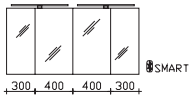

mirror cabinet

incl. 2 LEDrelax top light, light width 600 mm
Top light technical data see overview page
4 doors, single mirrored, 4 glass shelves
switch/socket
door hinges on left: L R L R

height	width	depth	order text	door stop	carcass quality	EEC	PG 1	PG 2	PG 3
703	1400	170	SDAES5014-I		Comfort N	A+ (1)	-